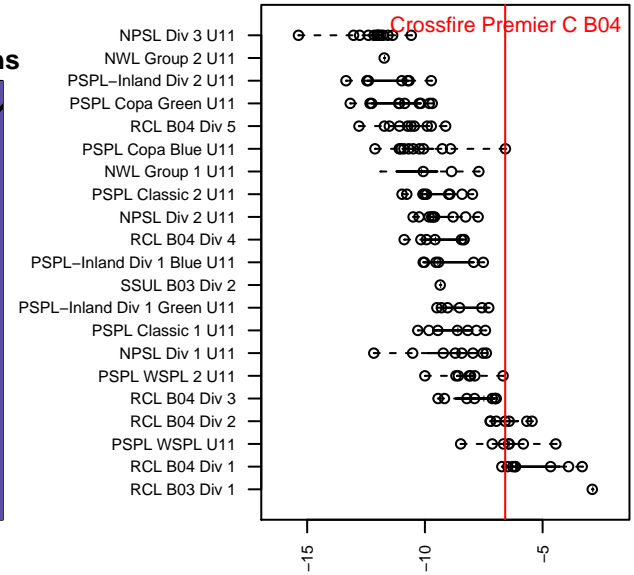

## Crossfire Premier C B04

Crossfire Premier SC  
 Redmond, WA  
 B04 total strength=591  
 attack=0.7 defense=0.34  
 fall league = RCL B04 Div 2  
 spr league = Win RCL B04 Div 2  
 notes= Storkson 2013, Rairdon 2014–5

alt names used:  
 Crossfire Premier B04 Rairdon  
 CROSSFIRE PREMIER B04 – C (WA)  
 Crossfire Premier B04 C  
 CROSSFIRE PREMIER B04 – C (WA)  
 CROSSFIRE PREMIER B04 RAIRDON  
 CROSSFIRE PREMIER B04 RAIRDON (WA)  
 Crossfire Premier B04 C  
 Crossfire Premier B04 C

Venues played:  
 2015 Snohomish United Invt Silver  
 2015 Nike Crossfire Challenge Gold 9v9 U11  
 2015 WA Rush Cup BU11 Gold U11  
 2015 Mt Hood Challenge U11  
 2015 REDAPT Cup Gold 9v9 U11  
 2015 RCL B04 Div 2  
 2015 Win RCL B04 Div 2  
 2015 WYS Presidents Cup B04 Division 2

**attack and defense variance (black dot)  
relative to other teams  
and top 10 in region**

**attack and defense rating  
relative to others at age  
and all opponents in last 13 months**

**Performance relative to 13 month average**