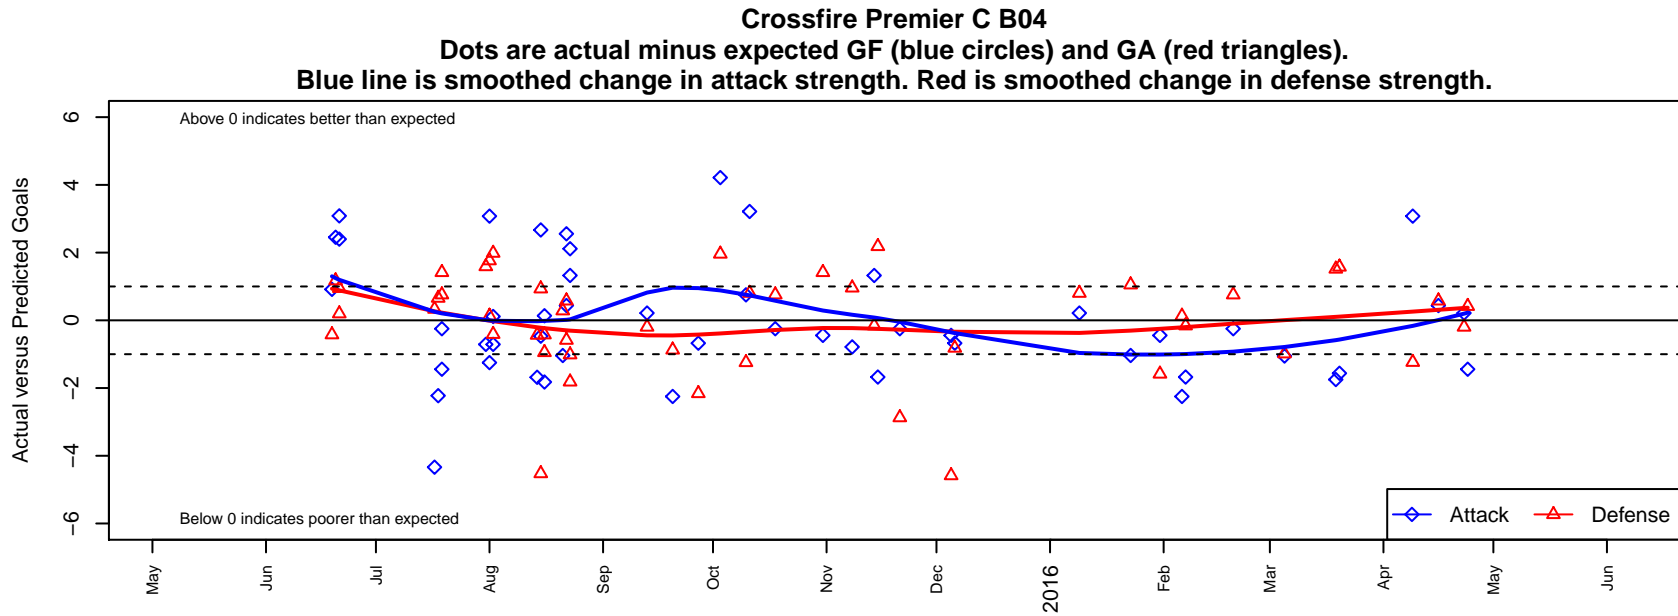

## Crossfire Premier C B04

Crossfire Premier SC  
 Redmond, WA  
 B04 total strength=591  
 attack=0.7 defense=0.34  
 fall league = RCL B04 Div 2  
 spr league = Win RCL B04 Div 2  
 notes= Storkson 2013, Rairdon 2014–5

**attack and defense variance (black dot)  
relative to other teams  
and top 10 in region**

**attack and defense rating  
relative to others at age  
and all opponents in last 13 months**

**Performance relative to 13 month average**