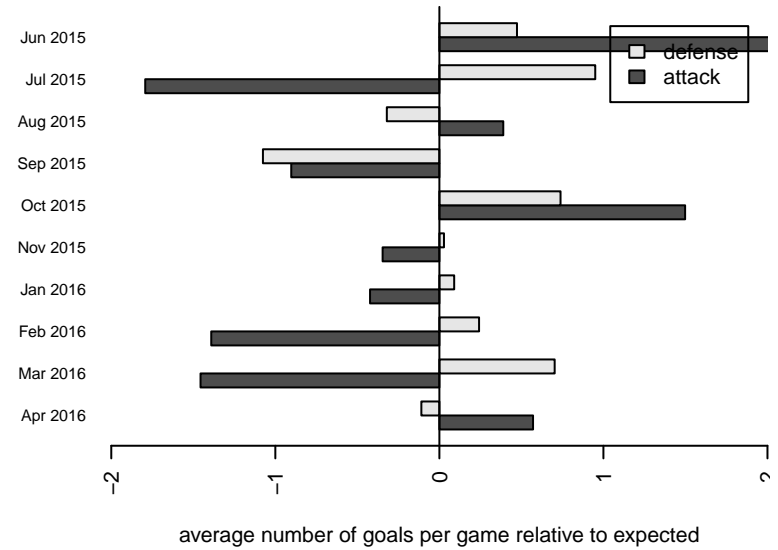

Performance relative to 13 month average