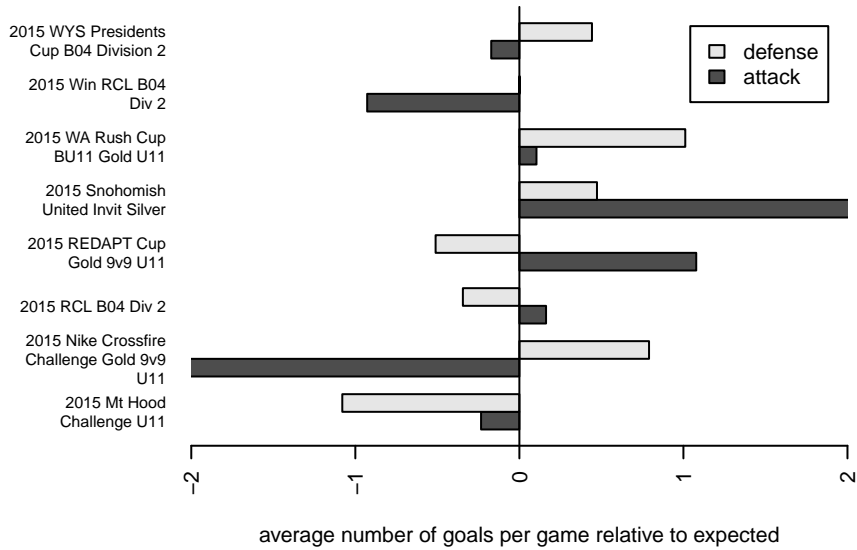

Venues played:  
 2015 Snohomish United Invt Silver  
 2015 Nike Crossfire Challenge Gold 9v9 U11  
 2015 WA Rush Cup BU11 Gold U11  
 2015 Mt Hood Challenge U11  
 2015 REDAPT Cup Gold 9v9 U11  
 2015 RCL B04 Div 2  
 2015 Win RCL B04 Div 2  
 2015 WYS Presidents Cup B04 Division 2

**attack and defense variance (black dot)  
relative to other teams  
and top 10 in region**

**attack and defense rating  
relative to others at age  
and all opponents in last 13 months**

**Performance relative to 13 month average**